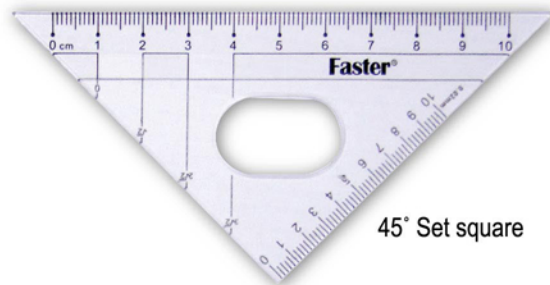

PRECISION COMPLETE & ACCURATE MATHEMATICAL INSTRUMENTS C2-F-033

Box of 12 sets

Each set consists of:

Compass

60° Set square

Faster®

Eraser

0.7mm 2B Pencil Leads

45° Set square

Ruler

Protractor

>>C2-F-033

- 12 SETS / MEDIUM BOX
- 144 SETS / CARTON

CTN M ³	L x W x H (mm)
	475 x 360 x 330

C2-F-033 (1set)	C2-F-033 (12sets)
9 557546 929759	9 557546 929766